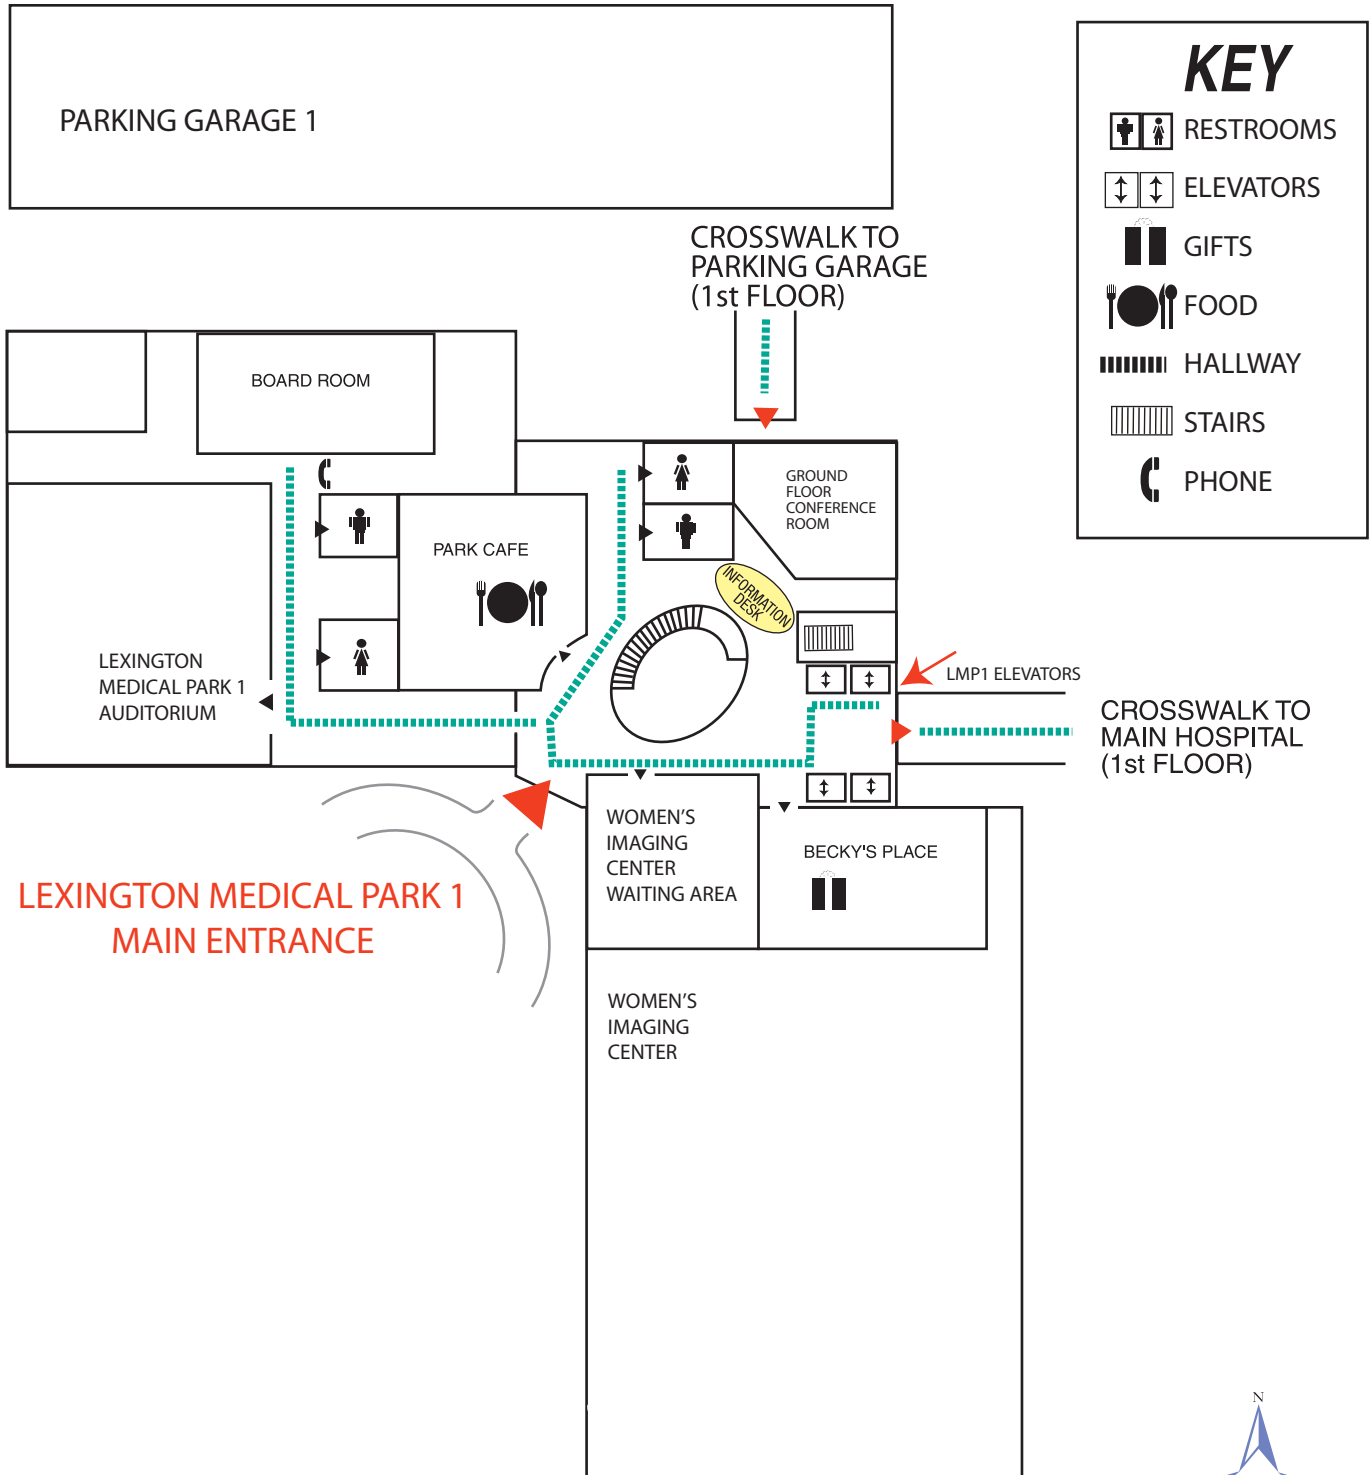

LEXINGTON MEDICAL PARK 1

----- NORTH HOSPITAL DRIVE -----

KEY

- RESTROOMS
- ELEVATORS
- GIFTS
- FOOD
- HALLWAY
- STAIRS
- PHONE

LEXINGTON MEDICAL PARK 1
MAIN ENTRANCE

----- HIGHWAY 378/SUNSET BLVD. -----

UPDATED 4/07-7/07
LMC MARKETING